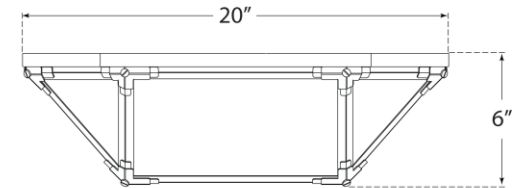

SPEC SHEET

Morris Large Flush Mount

Item # SK 4009GI-WG

Designer: Suzanne Kasler

Height: 6"

Width: 20"

Canopy: 20" Square

Finishes: AZ, GI, PN

Glass Options: FG, WG

Socket: 4 - E26 Keyless

Wattage: 4 - 9 LED A

Bottom View